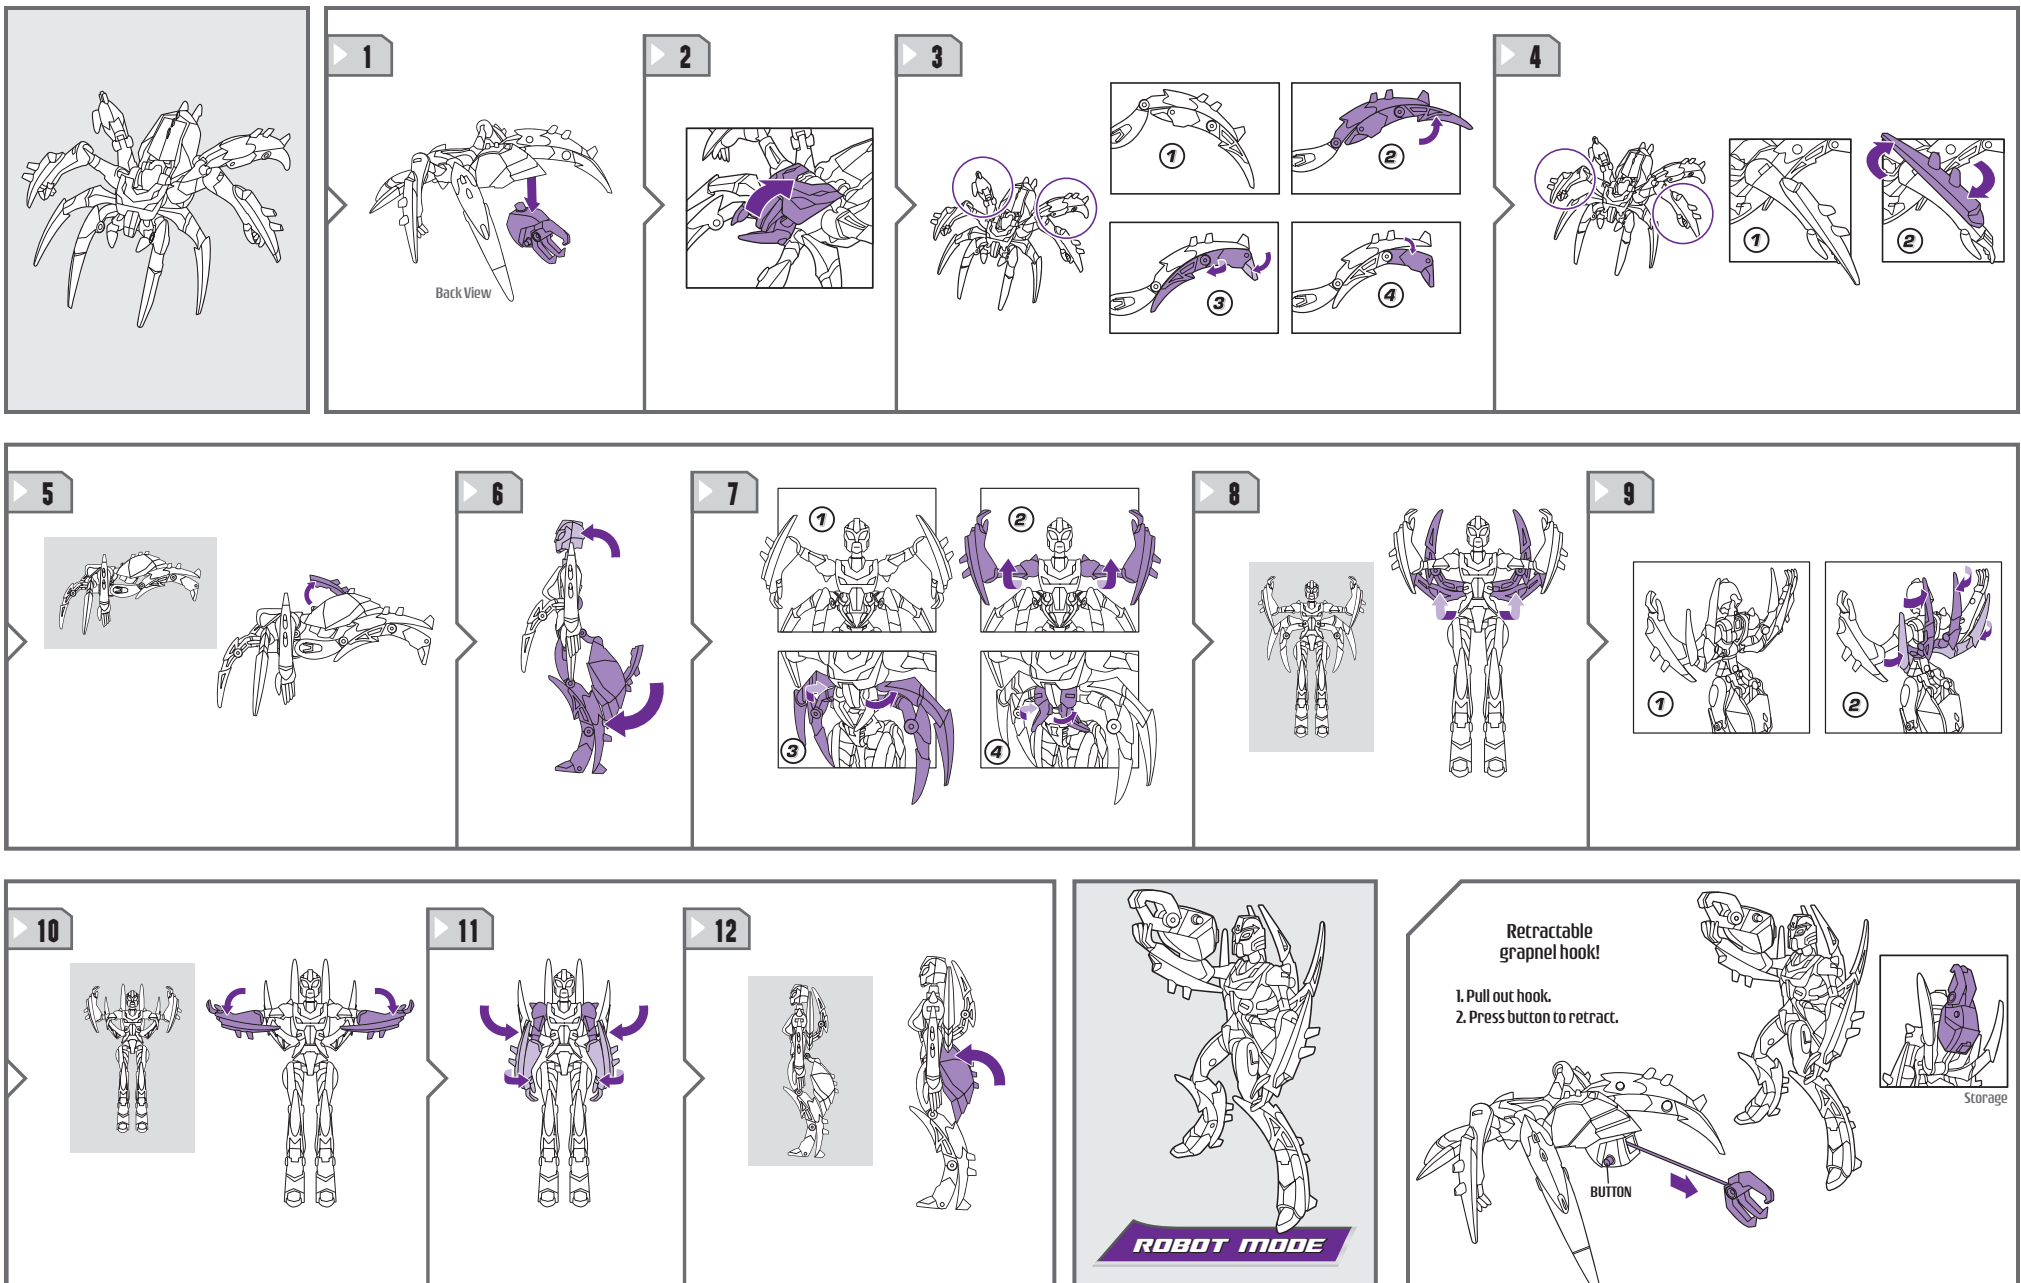

TRANSFORMERS ANIMATED

NOTE: Some parts are made to detach if excessive force is applied and are designed to be reattached if separation occurs. Adult supervision may be necessary for younger children.

WARNING:

CHOKING HAZARD-Small parts.
Not for children under 3 years.

AGES 5+

83623/83462 Asst.

TRANSFORMERS.COM

CHANGING TO ROBOT

REVERSE ORDER OF INSTRUCTIONS TO
CONVERT BACK INTO SPIDER.

Some poses may require hand support.